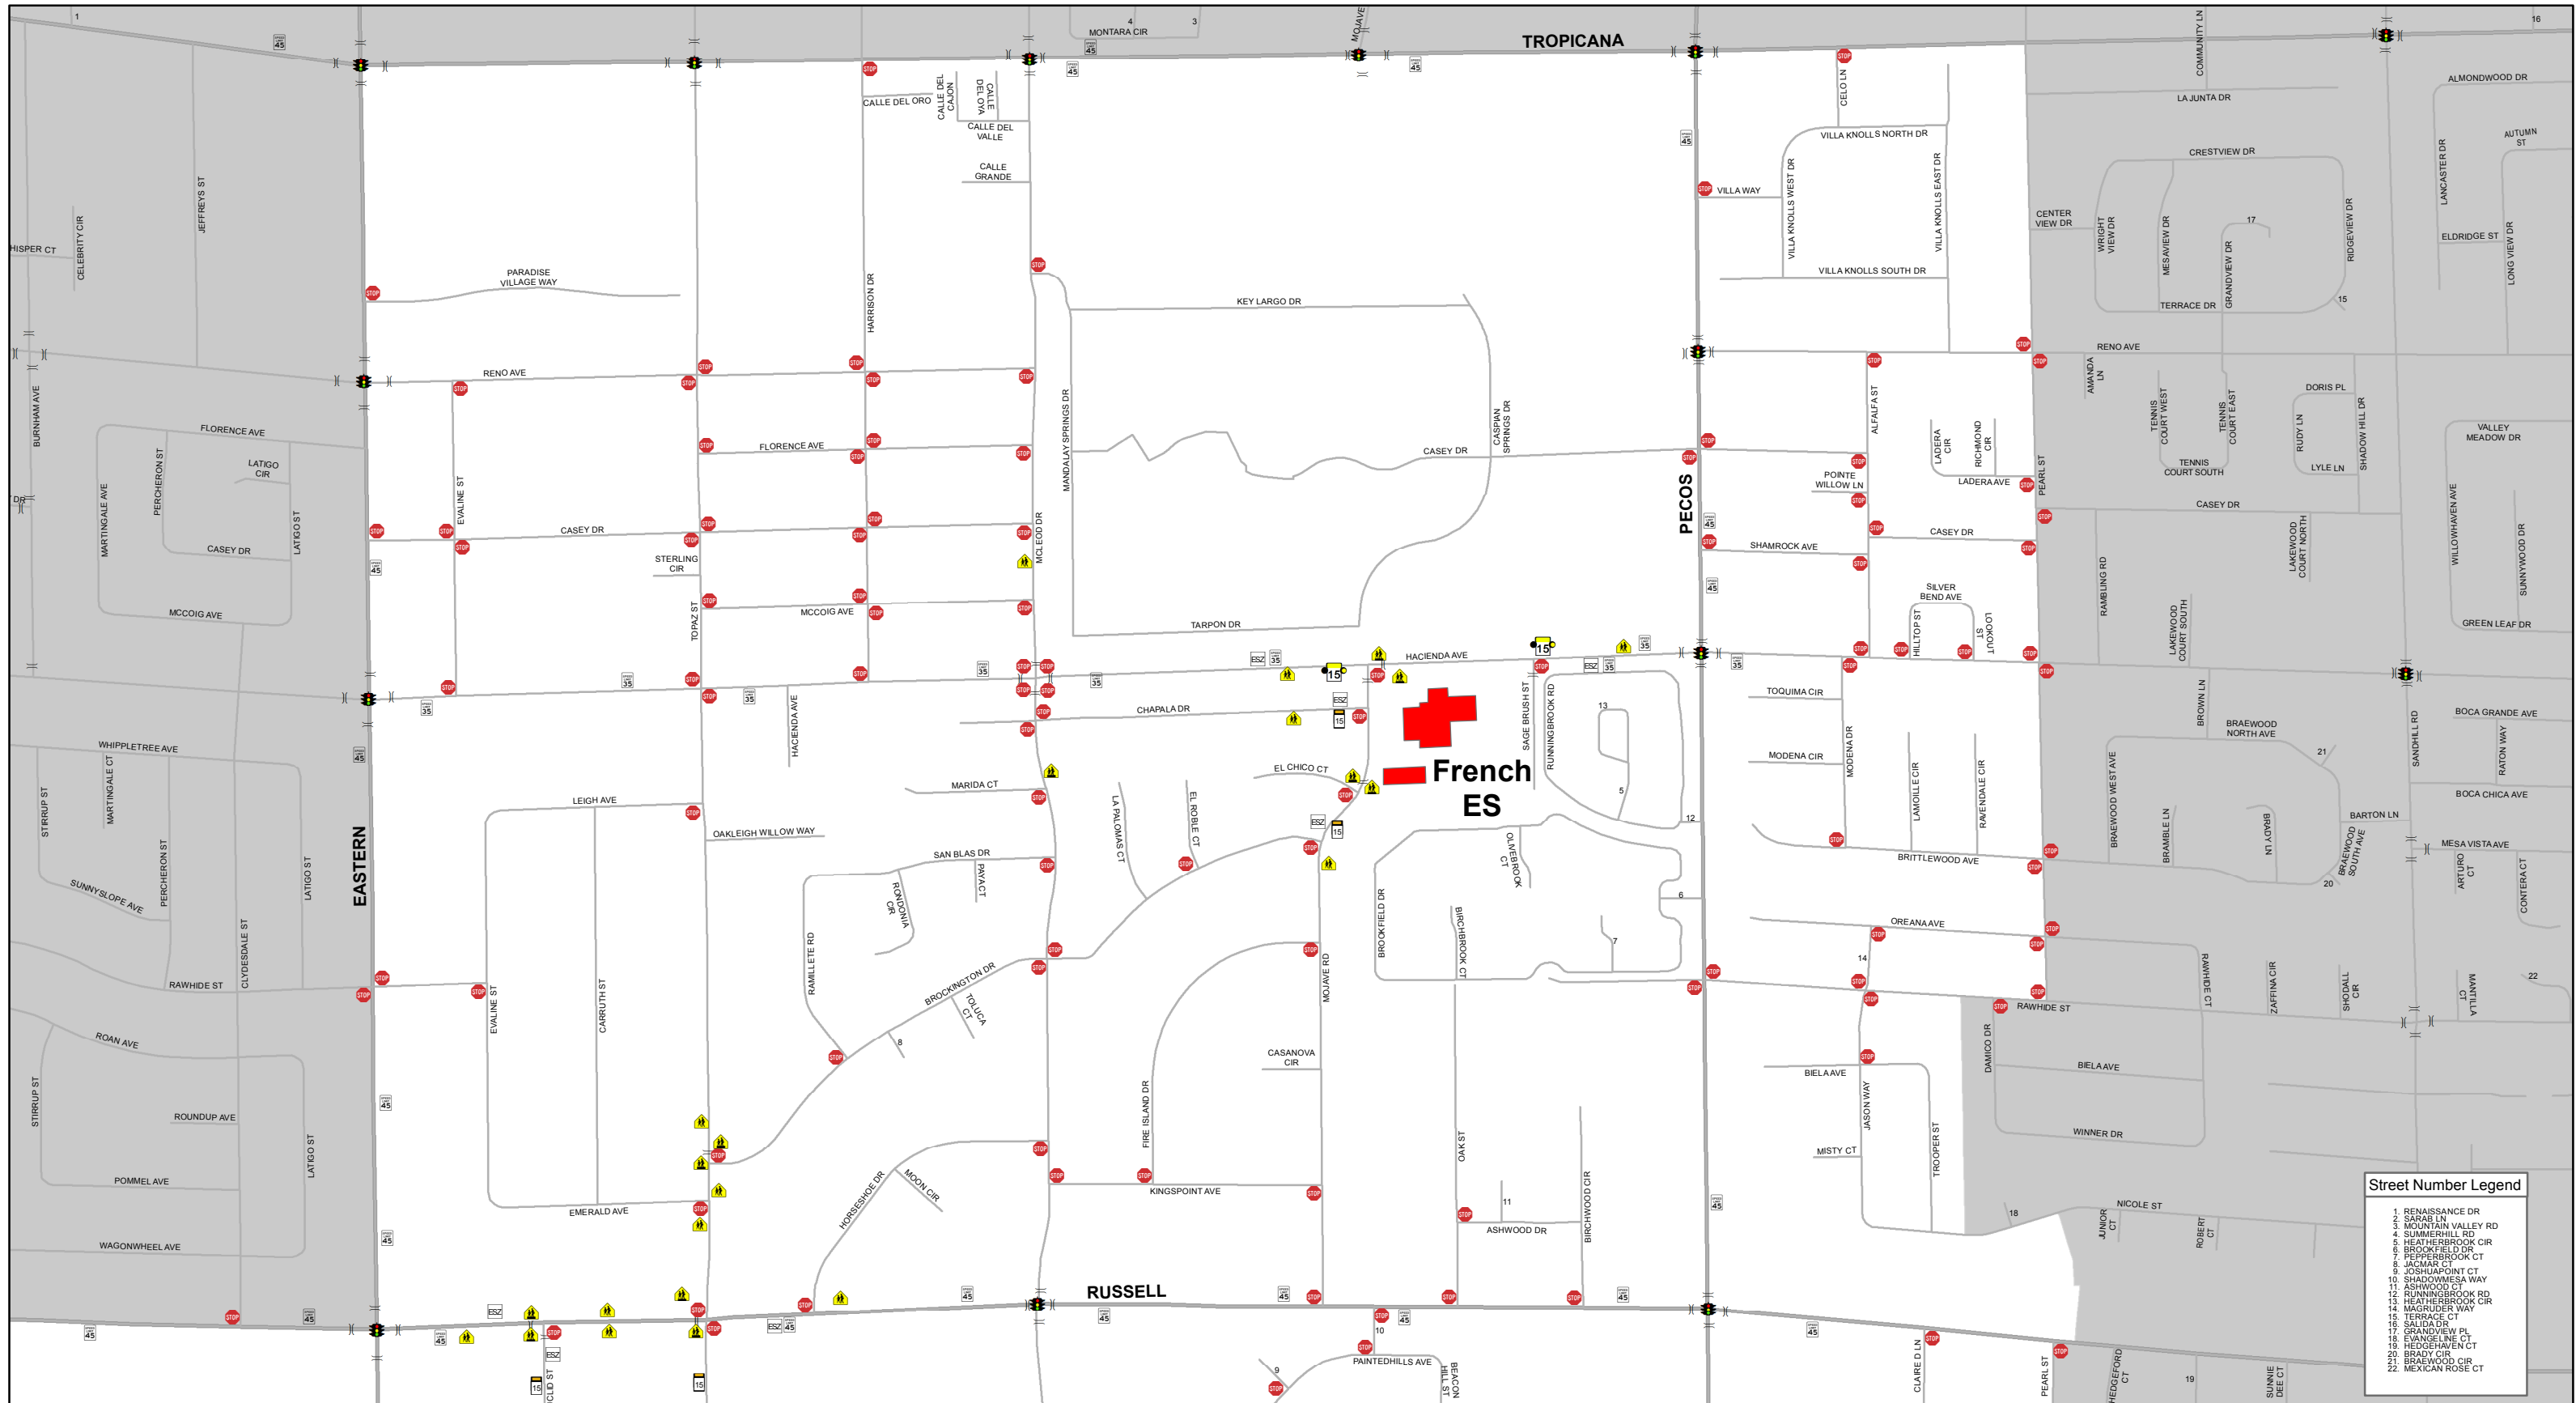

**DISCLAIMER:**

This map is provided to assist parents/guardians and students in the selection of a walking/bicycling route to and from school. The location of traffic control devices and roadway conditions will change, so parents/guardians must continually review the route with their child/children. This information is provided for information purposes only. Nothing herein is warranted by Clark County, and no liability is assumed by Clark County or the Clark County School District for the information provided, including but not limited to the accuracy of the data shown herein. Speed limits are 25 mph unless otherwise noted.

# Doris French Elementary School

**Bell Times**  
8:55 AM - 3:06 PM

**Legend**

-  Clark County
-  Boulder City
-  City of Henderson
-  City of Las Vegas
-  City of Mesquite
-  City of North Las Vegas

  2014-2015

**Street Number Legend**

1. RENAISSANCE DR
2. SARAB LN
3. MOUNTAIN VALLEY RD
4. SUMMERHILL RD
5. HEATHERBROOK CIR
6. BROOKFIELD DR
7. PEPPERBROOK CT
8. JACMAR CT
9. SUSHIPOINT CT
10. SHADOWWESA WAY
11. ASHWOOD CT
12. RUNNINGBROOK RD
13. HEATHERBROOK CIR
14. MAGRUDER WAY
15. TERRACE CT
16. SALIDA DR
17. GRANDVIEW PL
18. DIANGLINE CT
19. HEDGEHAVEN CT
20. BRADY CIR
21. BRAEWOOD CIR
22. MEXICAN ROSE CT